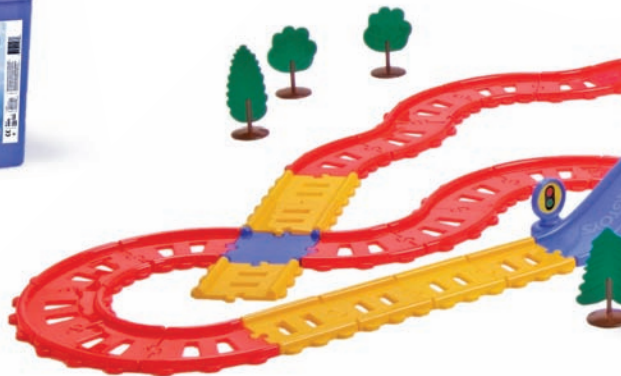

# Viking City School

100  
pcs.

94 cm

100  
pcs.

94 cm

**Viking City Road set in 20l bucket**  
Included: 85 tracks, 9 vehicles, 6 signs

Packing Art. No. Qty.

**B** 45510 1 set