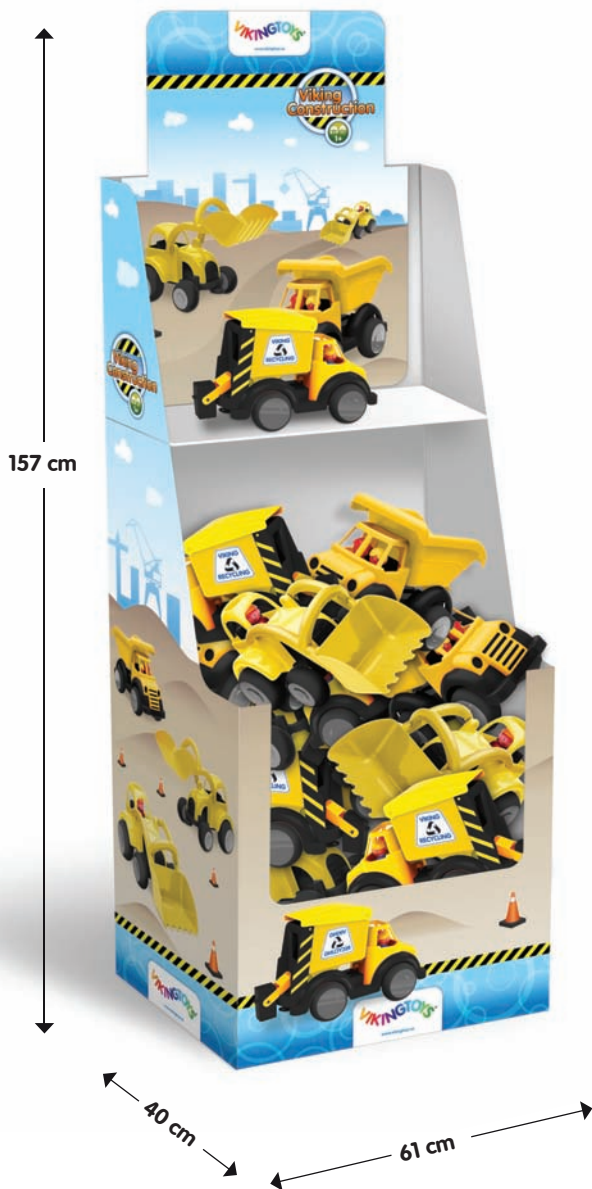

No. 61310
Construction floor bin
36 pcs.
H 157 cm W 61 cm
D 40 cm
Pre-packed

Packing Art. No. Qty.

31262 6 pcs.

7 317670 312627 >

31212 8 pcs.

7 317670 312122 >

31215 10 pcs.

7 317670 312153 >

31210 12 pcs.

7 317670 312108 >

61310 1 set